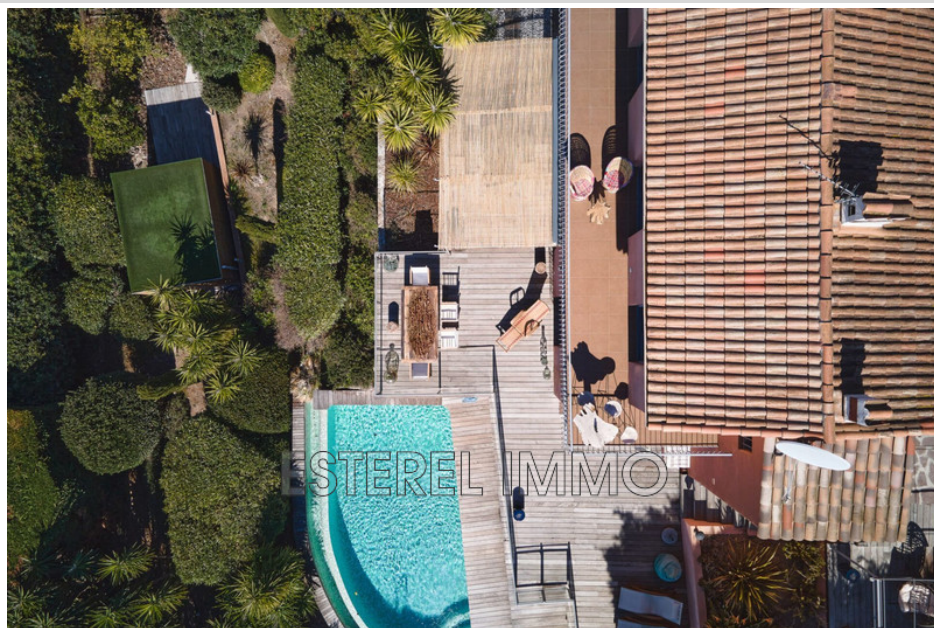

2 parkings

Energy class (dpe) : Unavailable

Emission of greenhouse gases (ges) :

Unavailable

Document non contractuel

17/05/2025 - Prix T.T.C

Villa 1042 Théoule-sur-Mer

VILLA LOTUS Nestled in the heart of the red rocks of the Esterel, a few minutes from the center of Théoule and the sea, this exceptional 120 m² villa is located near Pierre Cardin's Palais Bulle, offering 850 m² of landscaped garden with several terraces and a beautiful heated swimming pool. The villa consists of 3 bedrooms and a large modern living space, completely open to the sea through large bay windows offering maximum sunshine. This magical place with its terraces, its superb swimming pool and its breathtaking view of the Mediterranean will enchant you for an unforgettable stay. Do not hesitate to consult us in order to prepare your holidays together.