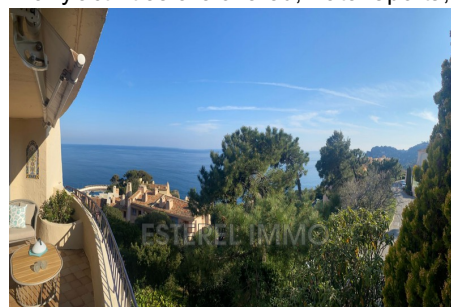

Energy class (dpe) : Unavailable

Emission of greenhouse gases (ges) :

Unavailable

Document non contractuel

17/05/2025 - Prix T.T.C

Appartement de caractère 1004 Théoule-sur-Mer

ALMOND, cluster 21 Very nice 3-room apartment, south-east exposure, 80m², two large corner terraces offering stunning views Access: level +1 by stairs
Composition: entrance, living room, independent kitchen, sofa, table, bedroom with a 160 cm bed, adjoining bathroom with wc, second bedroom with two 90 cm beds, adjoining shower room with wc. Equipment: toaster, electric hob, oven, fridge-freezer, microwave, Nespresso, kettle, dishwasher, television, washing machine, dryer, garden furniture, sunbeds Element of comfort: air conditioning in the rooms, wifi, no assigned parking, near the tennis court Located 15 km west of Cannes, on the seafront, along the Corniche d'Or, the Domaine de Port la Galère offers you apartments with unusual architecture, moving shapes and cascading terraces, on 23 hectares of exotic gardens, by the sea, an unexpected oasis of calm close to Cannes. Equipped with an Olympic seawater swimming pool, a children's pool, a magnificent clubhouse with a freshwater swimming pool, a restaurant, a fitness room, a sauna, a summer club with restaurants and bar under the straw huts, open from June to the end of September. Private bathing creeks, a port and many activities are offered, water sports, tennis, boules, children's